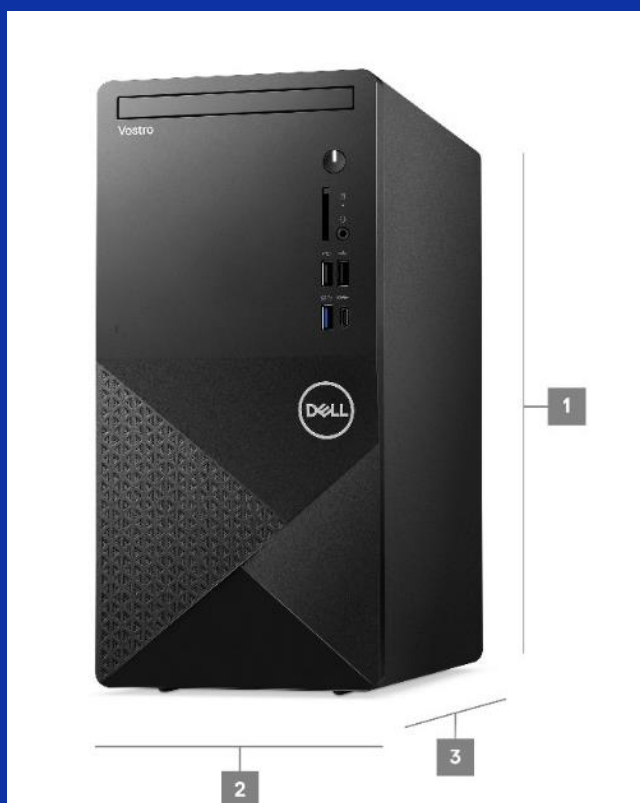

Dimensions & Weight

- 1 Height: 324.30 mm (12.77 in)
- 2 Width: 154.00 mm (6.06 in)
- 3 Depth: 292.20 mm (11.50 in)
- 4 Starting weight: 5.32 kg (11.73 lb)¹

¹ Weights vary depending on configuration and manufacturing variability.