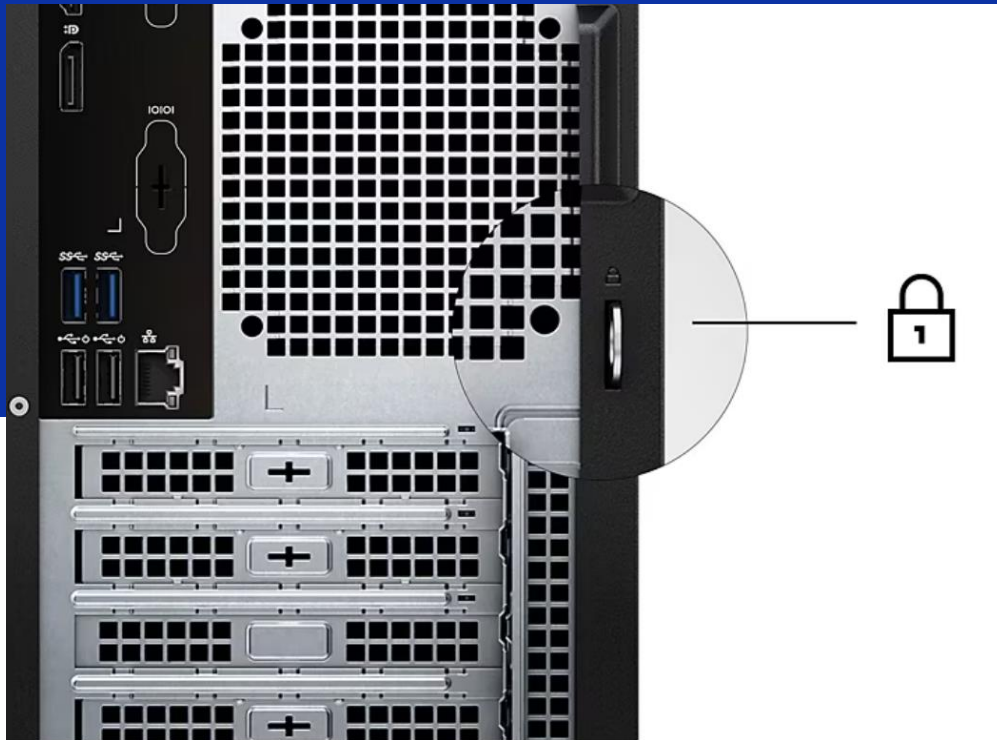

Like storage, you can always upgrade your memory later by adding up to 64GB.

More connectivity

Connect to other monitors and devices with HDMI 1.4b¹, Display Port and optional VGA/Serial ports. Experience fast data transfer with a USB Type-C port (data only).

¹ HDMI 1.4b: Maximum resolution supported over HDMI is 1920x1200 @60Hz. No 4K/2K output.

Security

Built-in, easy-to-use security

Protect your passwords and data, prevent tampering and protect against software attacks with the Trusted Platform Module (TPM) 2.0, a built-in security chip.