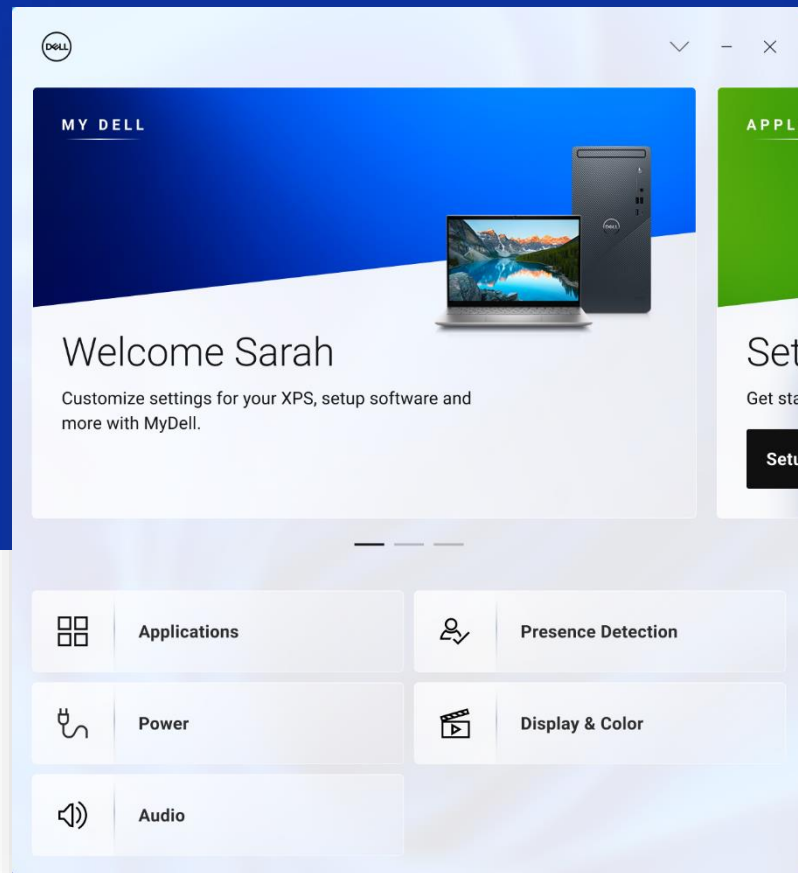

Simplify your workday

MyDell software

Fine tune your device for optimal PC performance with MyDell, an AI-based optimization software that delivers intelligent features and customizable settings.